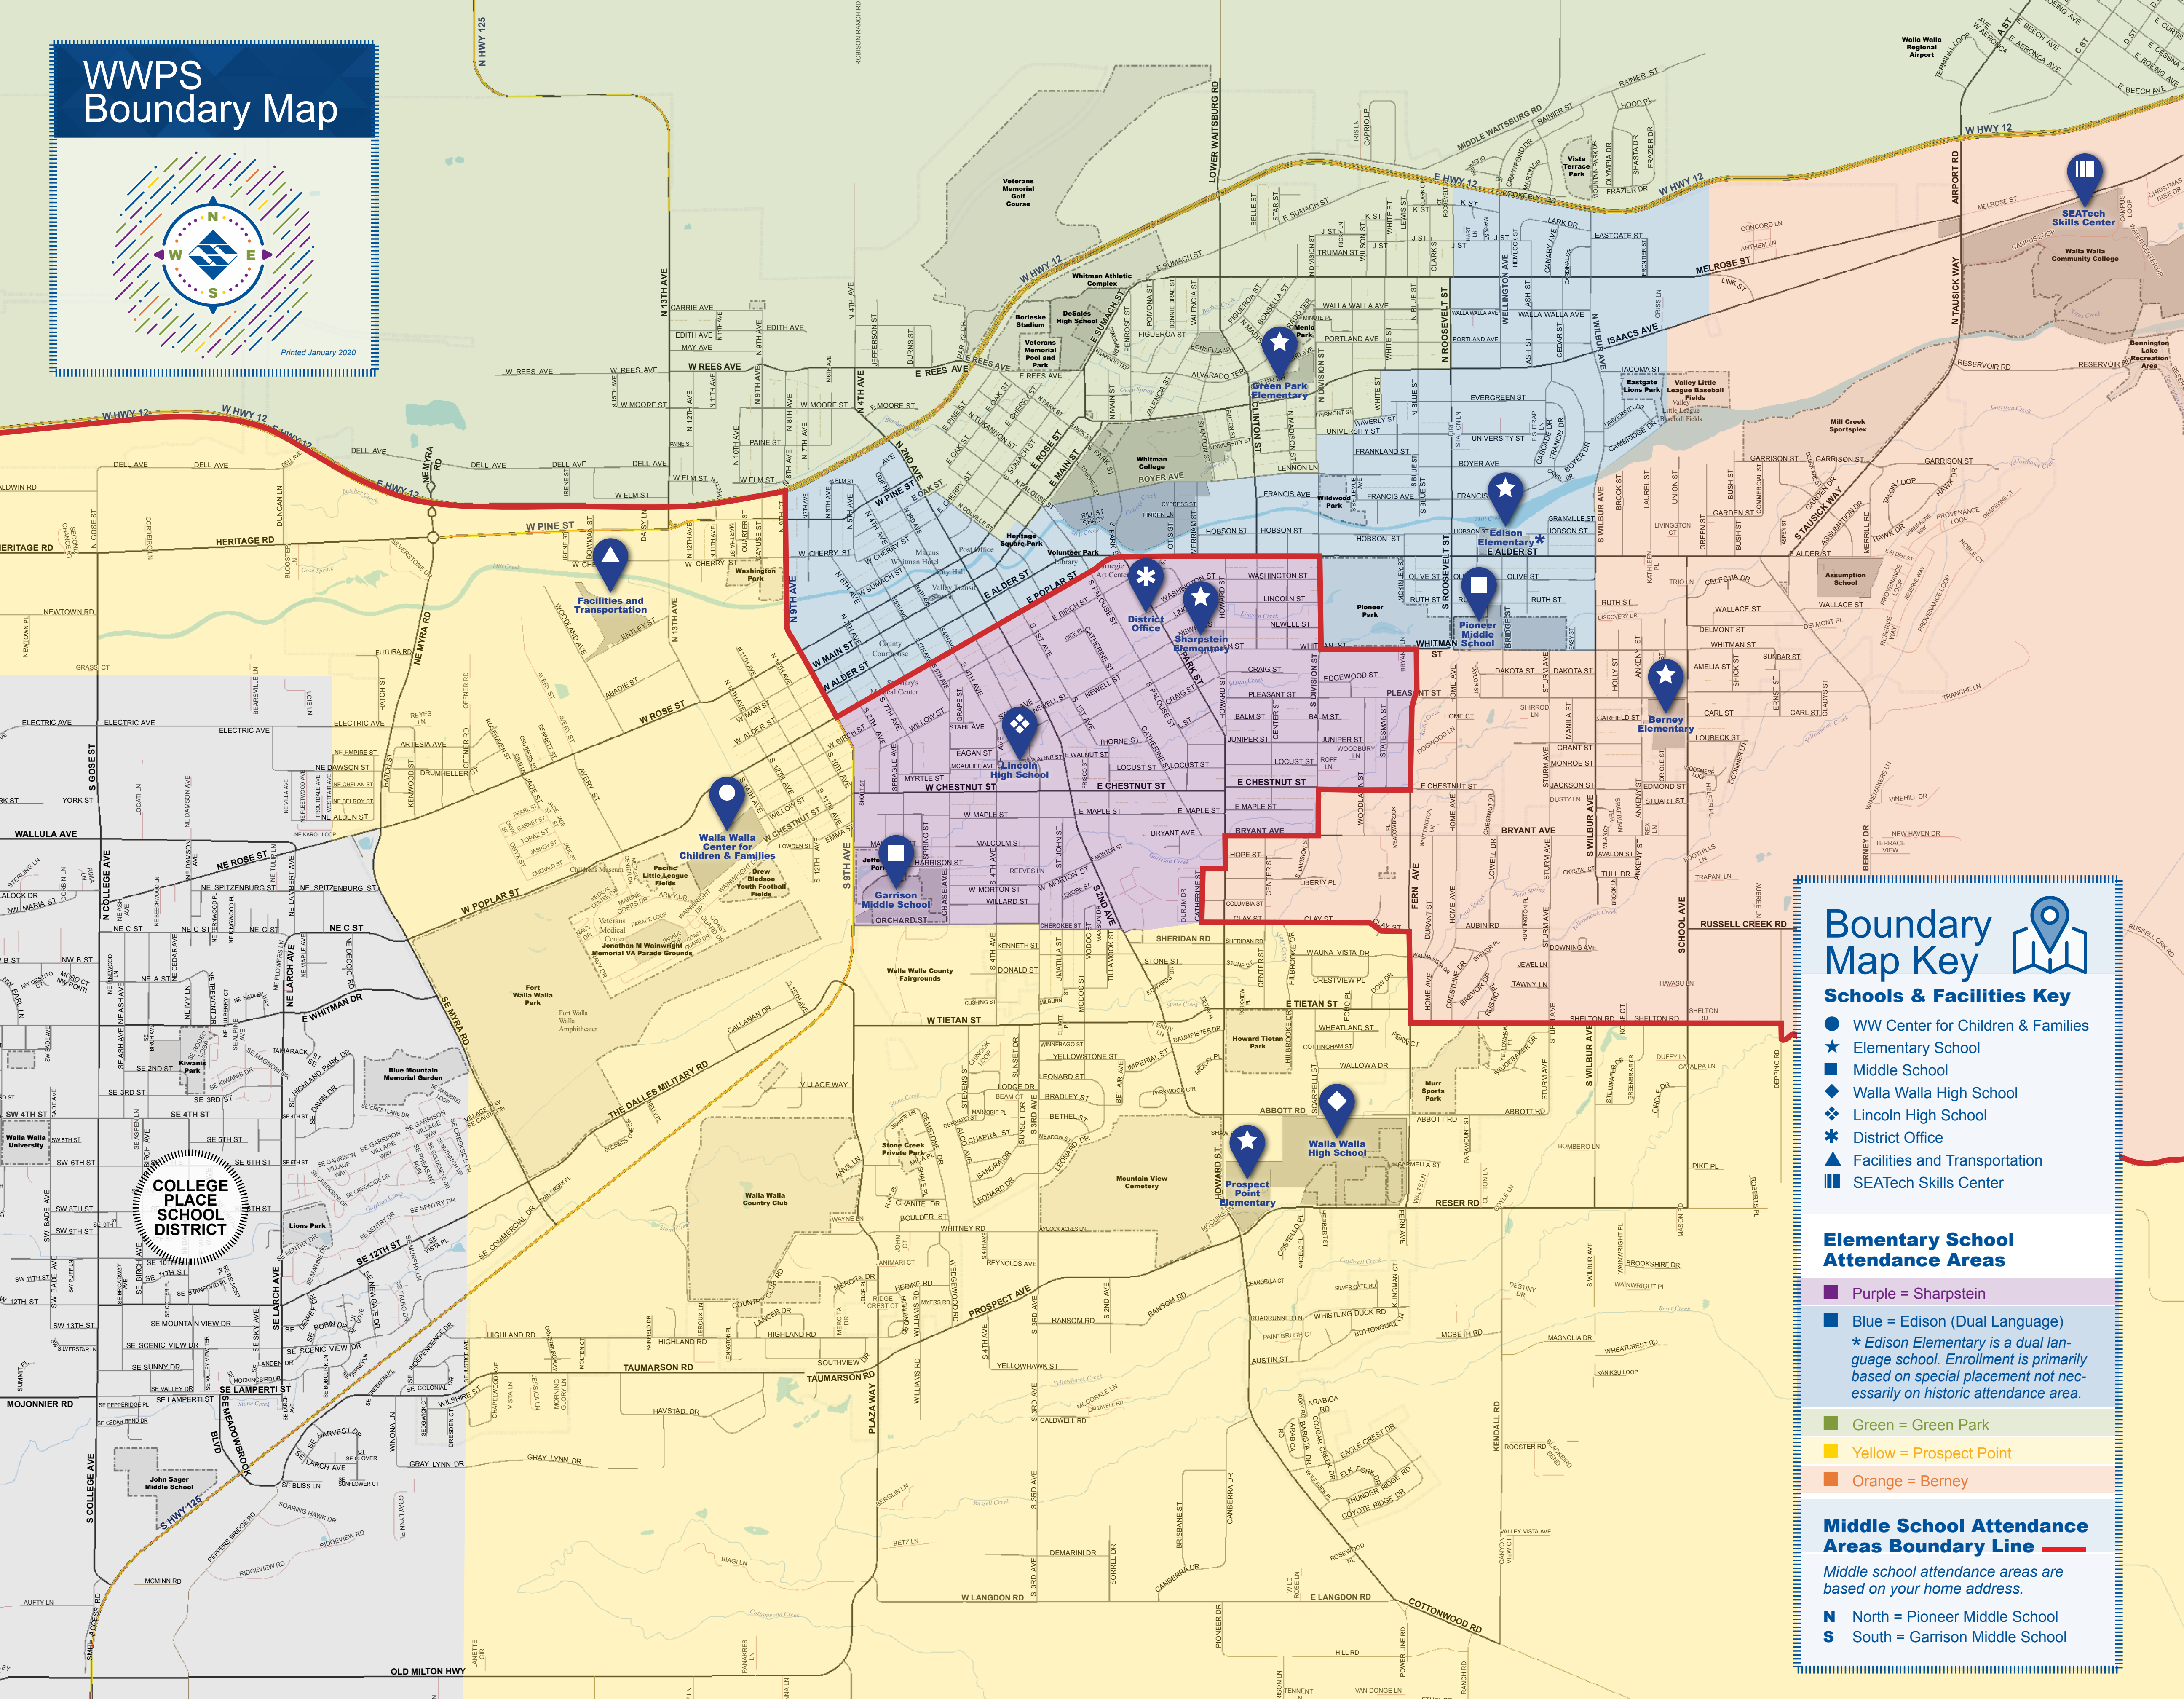

WWPS Boundary Map

Printed January 2020

Boundary Map Key

Schools & Facilities Key

- WW Center for Children & Families
- ★ Elementary School
- Middle School
- ◆ Walla Walla High School
- ❖ Lincoln High School
- * District Office
- ▲ Facilities and Transportation
- ▣ SEATech Skills Center

Elementary School Attendance Areas

- Purple = Sharpstein
- Blue = Edison (Dual Language)
* Edison Elementary is a dual language school. Enrollment is primarily based on special placement not necessarily on historic attendance area.
- Green = Green Park
- Yellow = Prospect Point
- Orange = Berney

Middle School Attendance Areas Boundary Line

Middle school attendance areas are based on your home address.

- N North = Pioneer Middle School
- S South = Garrison Middle School